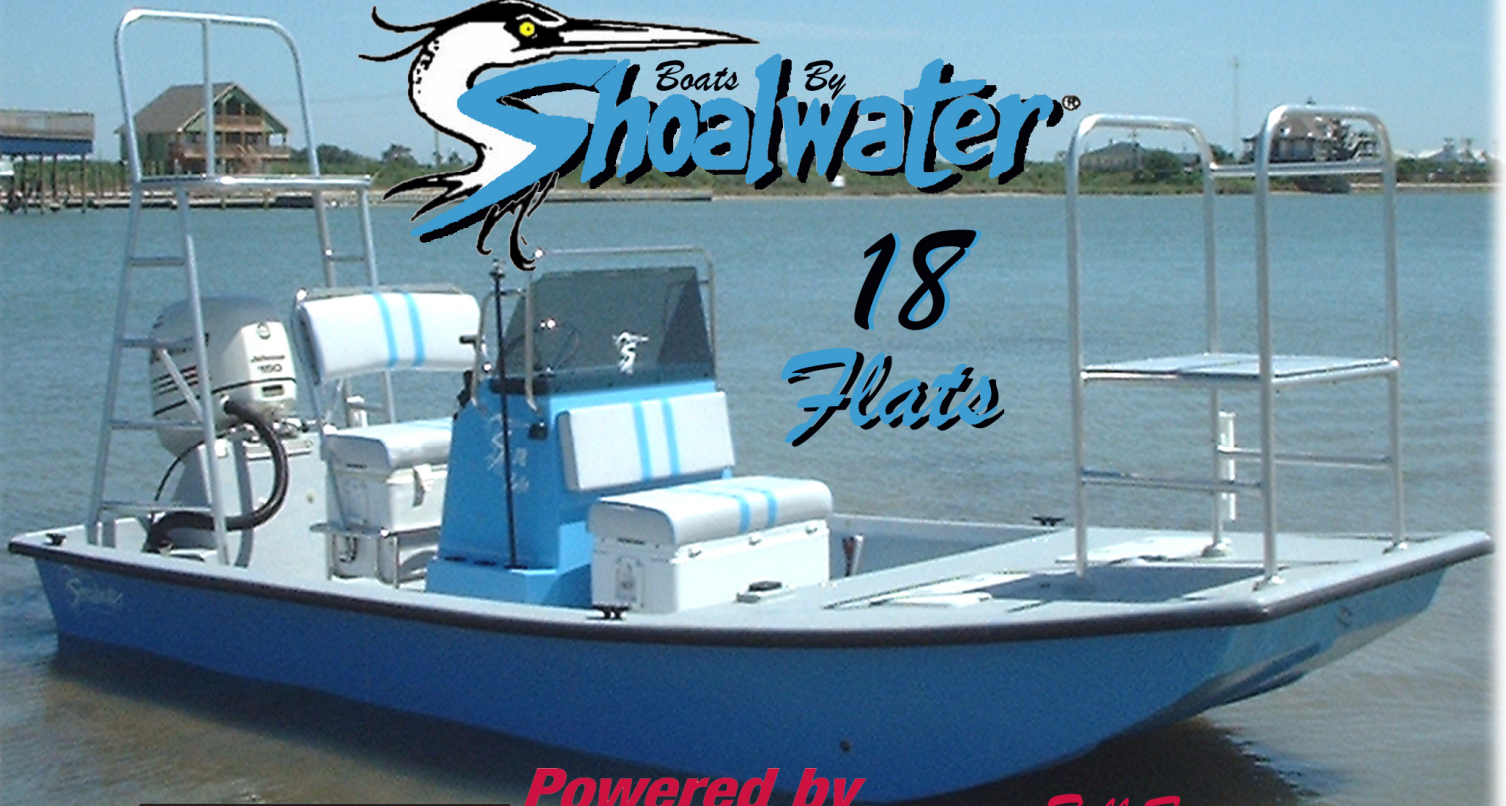

18
Flats

Powered by

Toll Free

Johnson

877-900-4330

Shoalwater Boats Presents!

The 18 Flats

Length17 feet 6 Inches

Maximum Rated Horsepower90 hp

Capacity5 Person

Width8 Feet

Approximate Speed 42 mph

Loading1050 lbs

Standard features include: H-style console, NFB steering, Alum. Hand rail, Tinted windscreen, Cable chase, Two forward compartments, One compartment aft (storage or bait well), Transom wedges, 30-gallon fuel system, Two-90 quart coolers with cushions, Igloo w/cushion Captain seating, Backrest cushion, Mooring cleats, Console cleats, Console shelve, Running & anchor lights w/switch, 6 rod holders, Alum. cooler brackets, White Gel-Coat hull, choice of interior, webbing and cushion colors!